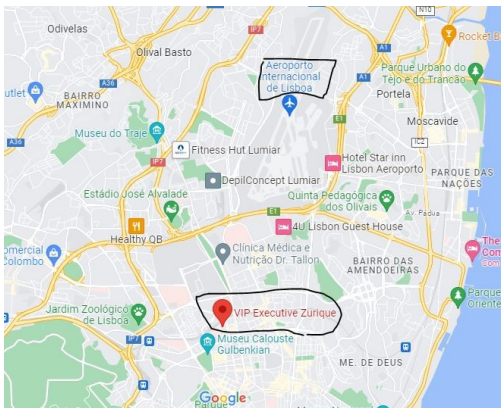

Campo Pequeno  
Praça de Touros (Bull fight ring)

At the top of the Avenue there are more shopping centers in Saldanha (within 15 min walking distance) or by metro (one station). From VIP Zurich you may reach downtown Lisbon (Baixa) by Metro (stops at Rossio or Terreiro do Paço stations, Blue line). Walking is about 45 minutes

Airport of Lisbon and Hotel in Lisbon map.

#### VIP Zurich Executive

Rua Ivone Silva, 18, Avenidas Novas, 1050-124  
Lisboa, Portugal

Hotel reservation using the code:  
**LISBON/ROUTES2023**

#### In the vicinity of the hotel:

There are many coffee-shops, restaurants and small shops in the area of the hotel, mainly in Rua 5 de Outubro and Avenida da Republica, both parallel to the street of the hotel. At Campo Pequeno (Praça de Touros or Bull fight ring), on the opposite side of the hotel, crossing Av da República, there is an underground shopping center with shops, restaurants and coffee-shops.